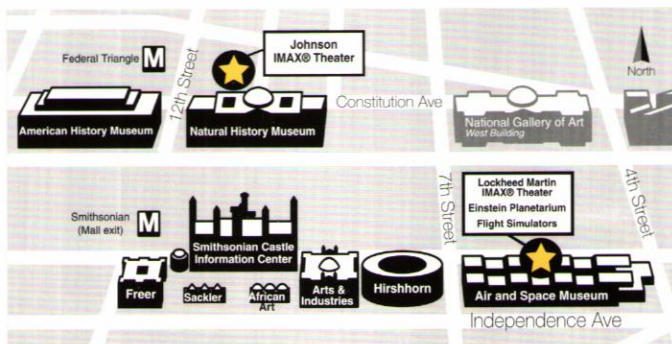

IMAX® and PLANETARIUM

On the National Mall

JOHNSON IMAX® THEATER
National Museum of Natural History
Constitution Ave at 10th St NW

LOCKHEED MARTIN IMAX® THEATER
National Air and Space Museum
Independence Ave at 6th St SW

EINSTEIN PLANETARIUM
National Air and Space Museum
Independence Ave at 6th St SW

IMAX® in Chantilly, Virginia

STEVEN F. UDVAR-HAZY CENTER IMAX® THEATER
National Air and Space Museum
14390 Air and Space Museum Parkway • Chantilly, VA 20151