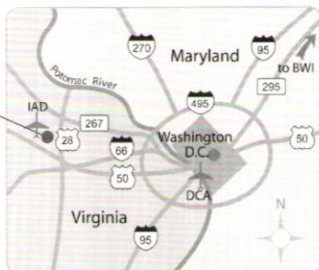

## On the National Mall

**JOHNSON IMAX<sup>®</sup> THEATER**  
*National Museum of Natural History*  
Constitution Ave at 10th St NW

**LOCKHEED MARTIN IMAX<sup>®</sup> THEATER**  
*National Air and Space Museum*  
Independence Ave at 6th St SW

**EINSTEIN PLANETARIUM**  
*National Air and Space Museum*  
Independence Ave at 6th St SW

## IMAX<sup>®</sup> in Chantilly, Virginia

**STEVEN F. UDVAR-HAZY CENTER IMAX<sup>®</sup> THEATER**  
*National Air and Space Museum*  
14390 Air and Space Museum Parkway • Chantilly, VA 20151

### Free Parking After 4 pm

- National Air and Space Museum on the National Mall
- Steven F. Udvar-Hazy Center
- DCA Ronald Reagan Washington National Airport
- IAD Washington Dulles International Airport
- BWI Baltimore/Washington International Airport